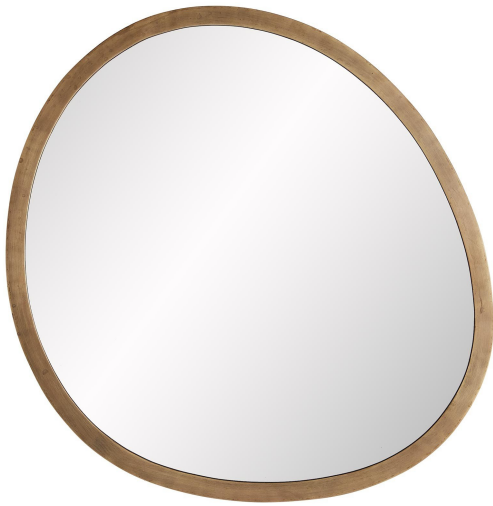

WILES MIRROR

ARTERIORS

The organic design of this slightly irregular circular-shaped mirror creates interest. A simple antique brass frame surrounds a beveled antiqued glass mirror. Features three security cleat attachments so you can choose how to angle it. Whether you hang in multiples or solo over a vanity this unique and off-kilter piece makes a great conversation starter.