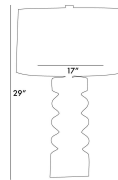

WHEATON LAMP

ARTERIORS

Undulating porcelain cylinder shape has been finished with a metallic gunmetal reactive glaze. The tall drum white linen shade is lined in white cotton and has a porcelain finial to match. Every piece features a hand applied glaze and may vary slightly.

DIMENSIONS 393.7 DIA x 774.7 H mm

MATERIAL & FINISHES Gunmetal Porcelain

www.boydblue.com

BOYD
blue

BOYD BLUE PTY LTD
ABN 71 096 140 162

Head Office & Warehouse:

15 Blanck Street Ormeau QLD 4208

Mail: PO Box 647, Ormeau QLD 4208