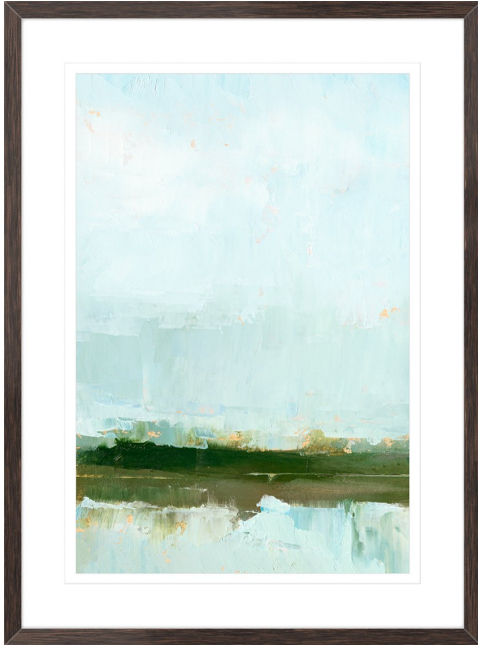

WETLAND HORIZON I

BOYD

This exclusive range of 160+ hand-picked prints are available for same day pick-up from any one of our showrooms.

Each piece is a genuine Giclee print beautifully framed by hand in Australia by a family owned business. Various themes are evident throughout the range including abstract, coastal, botanical, nautical and tropicana.

These rich colours, striking patterns and eye catching designs will add an element of drama to your interior project.

DIMENSIONS

860 W x 1160 H mm

MATERIAL & FINISHES

Quality Giclee printed on acid-free paper. Hand framed in a timber Walnut Square frame.