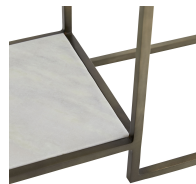

WEAVER SHORT ETAGERE

ARTERIORS

A study in geometrics our Weaver Short Etagerie possesses classic style in modern form. The multi-tiered unit features white marble clear glass and mirrored glass shelves that contemporizes the antique brass finish of its iron frame. The open construction creates an airy effect and works to showcase your prized possessions in full form. Its smaller stature allows this piece to double as a stationary bar cart or console table. Available in a larger version (6861).