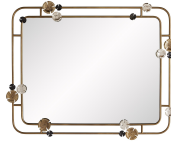

VIVALDI MIRROR

ARTERIORS

Industrial and contemporary in style this striking mirror evokes the essence of unique design. A robust rectangular iron frame is adorned with a few etched plated brass disks reminiscent of lily pads in a bronze silver and black finish to create an intriguing and captivating looking glass. Perfect for adding a slight Art Nouveau touch to a space. Hung with a security cleat attachment.

DIMENSIONS

1117 W x 50 D x 1346 H mm

MATERIAL & FINISHES

Antique Brass/Bronze/Nickel/Plain
Mirror

www.boydblue.com

BOYD
blue

BOYD BLUE PTY LTD
ABN 71 096 140 162

Head Office & Warehouse: