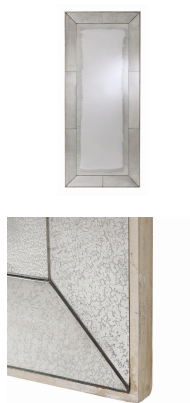

# VERA MIRROR

## ARTERIORS

Rectangular floor mirror features antiqued mirror border over a wood frame with silver leaf edge finish.

---

### DIMENSIONS

889 W x 38.1 D x 2057.4 H mm

---