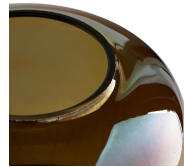

VANCE MEDIUM VASE

ARTERIORS

This vase is as elegant in style as it is stately in form. A burnt smoke glass is trimmed with an antique brass band that accentuates the warm tones of this hurricane-style vase. Watertight it would work wonderfully displaying a bouquet on an entryway table or console. As an alternative to a floral vase this piece easily doubles as a candleholder. Pair with the larger and smaller versions to stage a dramatic scene. Finish may vary.