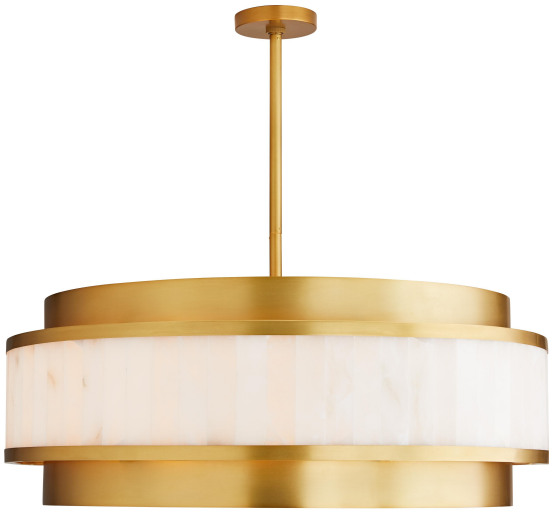

UTTERSON CHANDELIER

ARTERIOURS

Regal and refined. Luxe and lustrous. Snow white marble tiles set an elegant stage for light to brilliantly dance upon with this bold and beautiful chandelier. Eight lights work in unison to illuminate this polished piece and its surroundings while adding an extra element of shine to the antique brass steel trim. Marble may vary. Approved for use in covered outdoor areas. Additional pipe available (PIPE-421).

DIMENSIONS 812 DIA x 381 H mm

MATERIAL & FINISHES 8 Light/Antique Brass/Snow Marble

www.boydblue.com

BOYD
blue

BOYD BLUE PTY LTD
ABN 71 096 140 162

Head Office & Warehouse:

15 Blanck Street Ormeau QLD 4208

Mail: PO Box 647, Ormeau QLD 4208