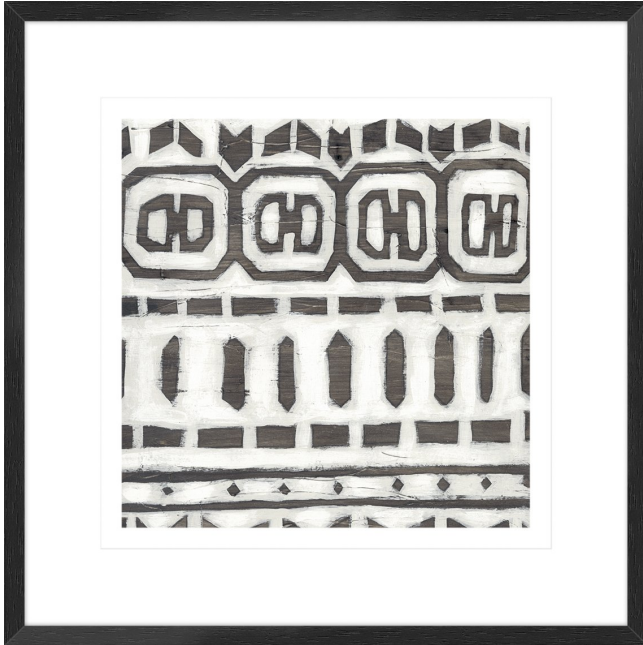

TRIBAL TEXTILE III

BOYD

This exclusive range of 160+ hand-picked prints are available for same day pick-up from any one of our showrooms.

Each piece is a genuine Giclee print beautifully framed by hand in Australia by a family owned business. Various themes are evident throughout the range including abstract, coastal, botanical, nautical and tropicana.

These rich colours, striking patterns and eye catching designs will add an element of drama to your interior project.

DIMENSIONS

640 W x 640 H mm

www.boydblue.com

BOYD
blue

BOYD BLUE PTY LTD
ABN 71 096 140 162