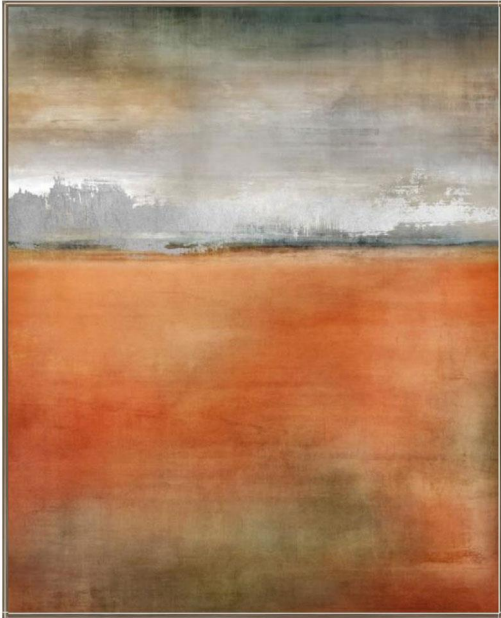

TANGERINE TRAVELS

BOYD

Exclusively created in Southern California by a second generation family business established over 45 years ago, Boyd Art's Canvas Art Series is a vibrant collection of hand finished and framed giclee prints. All works of art are high quality reproductions of original paintings created in-house by authentic artists sharing their individual styles and techniques, capturing a refined creative movement.

DIMENSIONS

800 x 980 mm

MATERIAL & FINISHES

Original painting printed on quality Giclee canvas with Gild Silver finish. Framed in a timber Dark Silver Thin Gallery float and supplied with dual hangers.

www.boydblue.com