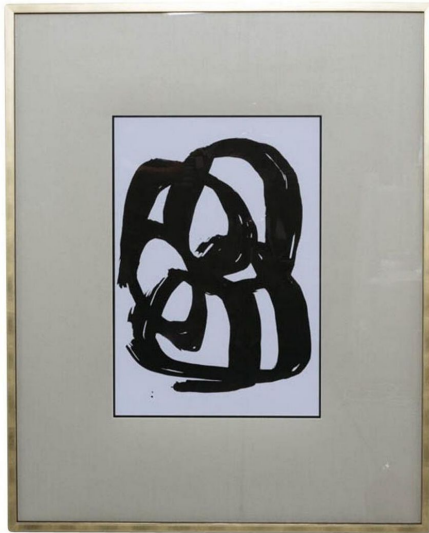

# SILK ABSTRACT MONOCHROME II

BOYD

Youâ€™re free to enjoy these figurative abstracts in their purest form, without names, labels, definitions, or purpose. It makes the pictures we see more mysterious and open to interpretation of our own imaginations.

---

**DIMENSIONS**

840 W x 1030 H mm

---

**MATERIAL & FINISHES**

Original Illustration printed on quality giclee acid-free cream paper.  
Hand framed in black timber boxed frame w/ gold scratch front-float.  
Silk top mould is boxed back between mat w/ black pin.