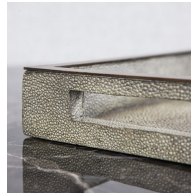

SANDTON TRAY

BOYD

Faux Shagreen Lamination w/ Brass Trim, Felt
Underside

DIMENSIONS

550 W x 150 D x 40 H

FEATURES

Gold

www.boydblue.com