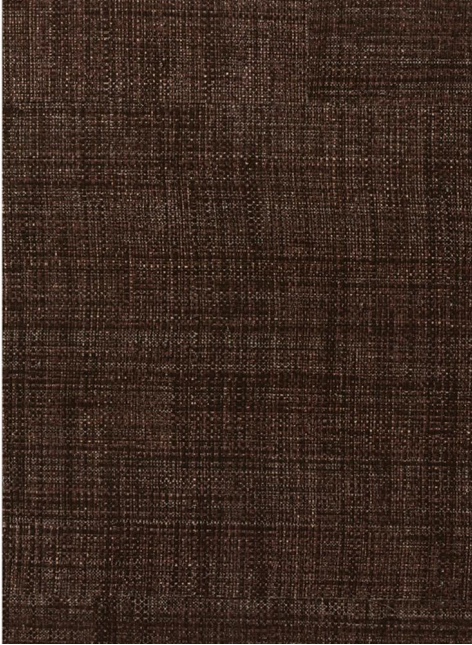

RAFFIA WARM BISTRE WALLPAPER

BOYD

Raffia,
Roll Width - 1.1 Mtrs,
Boyd grassweave papers are a handmade product and as such, have imperfections and colour variations. You cannot pattern match these papers, you will see the joins when they are hung. These colour variations and imperfections are part of the charm of grassweaves and are not considered a fault. Please note that there will be no refunds or exchanges on these papers once they have been cut or hung so please inspect them carefully.

DIMENSIONS

1.1 Mtrs (Sold Per Mtr)

MATERIAL & FINISHES

Raffia, Roll Width - 1.1 Mtrs, Boyd grassweave papers are a handmade product and as such, have imperfections and colour variations. You cannot pattern match these papers, you will see the joins when they are hung. These colour variations and imperfections are part of the charm of grassweaves and are not considered a fault. Please note that there will be no refunds or exchanges on these papers once they have been cut or hung so please inspect them carefully.