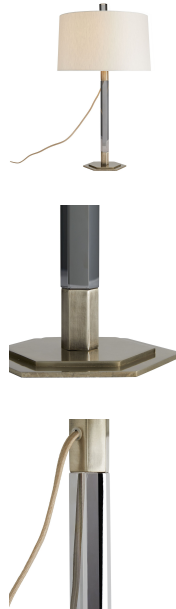

PRINCETON LAMP

ARTERIORS

Classic with a twist. This table lamp takes a geometric spin on the transparency of cut crystal; it is a towering masterpiece with sharp angles and multiple facets. The smoke crystal form mimics a traditional candlestick though modernized with a streamlined look. The base is made of steel with a vintage silver finish which pairs beautifully with the crystal tone. It is topped with a gray linen drum shade and fitted with a matching smoky crystal finial.

DIMENSIONS

432 DIA x 762 H mm

www.boydblue.com

BOYD
blue

BOYD BLUE PTY LTD
ABN 71 096 140 162

Head Office & Warehouse:

15 Blanck Street Ormeau QLD 4208
Mail: PO Box 647, Ormeau QLD 4208
Operations/Accounts: 07 5549 0722
Warehouse: 07 5549 0688