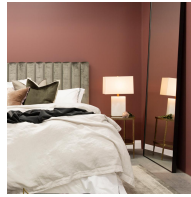

PHEONIX FLOOR MIRROR

BOYD

Iron Frame w/ Inset Mirror

DIMENSIONS	900 W x 50 D x 2400 H mm
-------------------	--------------------------

MATERIAL & FINISHES	Iron Frame w/ Inset Mirror
--------------------------------	----------------------------