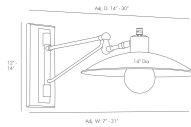

NOX SCONCE

ARTERIORS

Crafted entirely of stainless steel the mount and arm have a rich bronze finish that is slightly weathered to add to its vintage look. The shade is finished in an antique brass while the interior is painted in white for added reflective light. It is mounted on an 180° swivel arm and the shade has slight vertical maneuverability. Shown with a 5-inch frosted globe bulb. Also available in pale brass (49172). Approved for use in covered outdoor areas.

DIMENSIONS	177.8-787.4 Adj W x 355.6-762 Adj D x 304.8-355.6
-------------------	---

MATERIAL & FINISHES	1 Light/Bronze/Antique Brass/White Interior
--------------------------------	---

www.boydblue.com