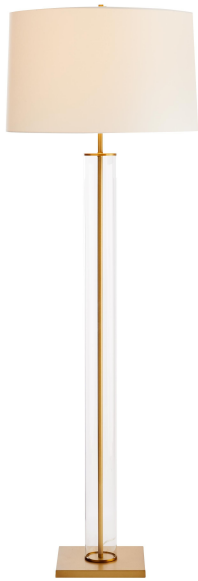

NORMAN FLOOR LAMP - ANTIQUE BRASS

ARTERIORS

Transitional floor lamp features a columnar glass tube that surrounds a steel metal neck finished in vintage brass and supported by vintage brass square foot. Topped with a white parchment drum shade. 3-way switch.

DIMENSIONS 584.2 DIA x 1752.6 H mm

MATERIAL & FINISHES Antique Brass/Clear Glass

www.boydblue.com

BOYD
blue

BOYD BLUE PTY LTD
ABN 71 096 140 162

Head Office & Warehouse:

15 Blanck Street Ormeau QLD 4208

Mail: PO Box 647, Ormeau QLD 4208