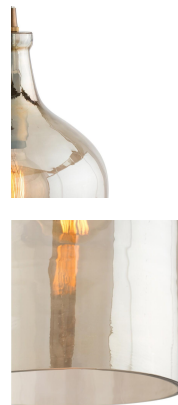

NOREEN PENDANT

ARTERIORS

This one-light glass pendant has a taupe cloth cord and a simple round vintage brass canopy. The glass is a beautiful smoky color with a luster finish that creates a warm glow when lit making it a great powder room fixture. Taupe cloth cord. Shown with a Nostalgic thread bulb.

DIMENSIONS 254 DIA x 431.8 H mm

MATERIAL & FINISHES 1 Light/Smoke Luster Glass

www.boydblue.com

BOYD
blue

BOYD BLUE PTY LTD
ABN 71 096 140 162

Head Office & Warehouse:

15 Blanck Street Ormeau QLD 4208
Mail: PO Box 647, Ormeau QLD 4208
Operations/Accounts: 07 5549 0722
Warehouse: 07 5549 0688