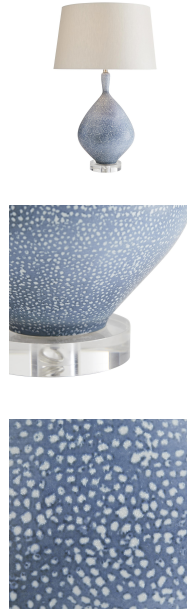

NANETTE LAMP

ARTERIORS

Elegant in form and style this table lamp defies the standard in lighting. Crafted from porcelain it is finished in an uncommon chambray texture which is both unique and alluring. It rests on a round acrylic disk base. Topped with a tapered barrel shade in soft gray linen with cotton lining and an acrylic ball finial. Glaze finish may vary. Also comes in satin papyrus and gold (11020)

DIMENSIONS

457.2 DIA x 711.2 H mm

MATERIAL & FINISHES

Chambray Patterned Porcelain

www.boydblue.com

BOYD
blue

BOYD BLUE PTY LTD
ABN 71 096 140 162

Head Office & Warehouse: