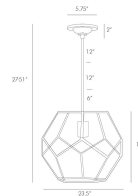

MARA LARGE PENDANT

ARTERIORS

Geometrics are a big trend in fashion just as they are for interiors. This open caged pendant is the perfect example of just how stylish pentagons can be. Made of polished brass plated stainless steel this design makes great shadows on the wall and ceiling. Additional pipe available PIPE-123. Shown with an Edison bulb.

DIMENSIONS

596.9 DIA x 685.8 H mm

www.boydblue.com

BOYD
blue

BOYD BLUE PTY LTD
ABN 71 096 140 162

Head Office & Warehouse:

15 Blanck Street Ormeau QLD 4208
Mail: PO Box 647, Ormeau QLD 4208
Operations/Accounts: 07 5549 0722
Warehouse: 07 5549 0688