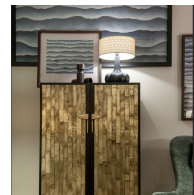

MAR AZUL ART BY FABIAN PELLEGRINET - SMALL

HAMILTON CONTE

Mar Azul Art By Fabian Pellegrinet - Small -
660 W x 30 D x 640 H mm

DIMENSIONS

660 W x 30 D x 640 H mm

www.boydblue.com

BOYD
blue

BOYD BLUE PTY LTD
ABN 71 096 140 162