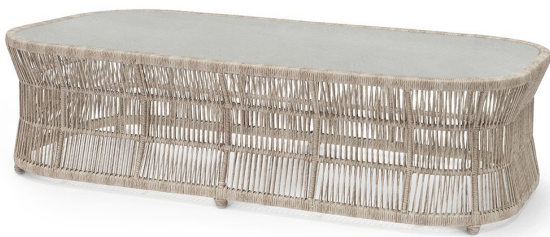

LORETTA OUTDOOR COFFEE TABLE

PALECEK

For nearly fifty years, Palecek designs have been inspired by the intrinsic beauty of natural materials. Strong partnerships with artisans around the world, have produced a signature style that marries centuries-old traditions with distinctly modern finishes. Powder coated aluminum frame with hand-woven oatmeal colored all-weather synthetic abaca, which is resistant to cracking, peeling, fading, breaking, and stretching. Table comes with an inset ceramic top and is suitable for outdoor use. Coordinate with the Loretta Outdoor collection.