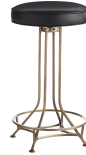

LIVI COUNTER STOOL

ARTERIORS

This chic counter stool features Art Nouveau vibes that will complement traditional or contemporary design schemes. Rich black leather and antique brass are a classic pairing. Also available as a bar stool (4396) and in vintage silver/dove gray leather (4399). Leather may vary.