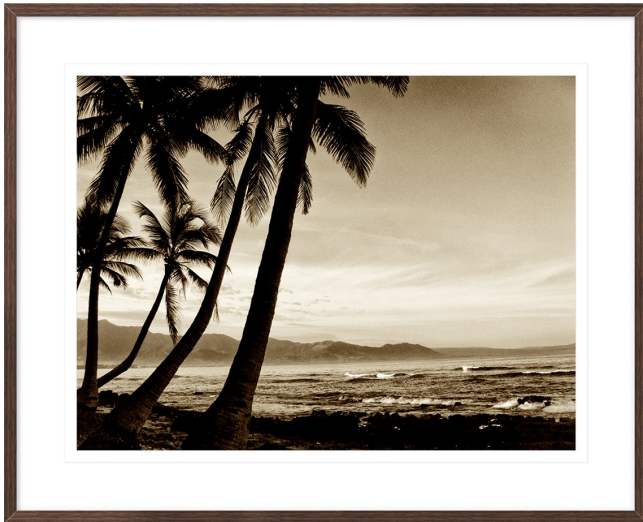

ISLAND PALMS II

BOYD

This exclusive range of 160+ hand-picked prints are available for same day pick-up from any one of our showrooms.

Each piece is a genuine Giclee print beautifully framed by hand in Australia by a family owned business. Various themes are evident throughout the range including abstract, coastal, botanical, nautical and tropicana.