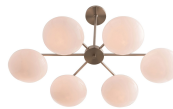

HOUSTON CHANDELIER

ARTERIORS

Minimalists will love the simplicity of this satin nickel design. The opal glass orbs are slightly flattened a departure from the rounded globes found on similar styles. Approved for use in covered outdoor areas. Also available in bronze (89050). Finish may vary. Additional pipe available (PIPE-135).