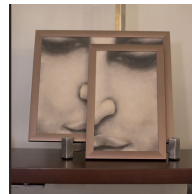

# GRETA ART BY FABIAN PELLEGRINET

HAMILTON CONTE

Greta Art By Fabian Pellegrinet - 400 W x 20  
D x 400 H mm

**DIMENSIONS**

400 W x 20 D x 400 H mm

[www.boydblue.com](http://www.boydblue.com)

BOYD  
*blue*

BOYD BLUE PTY LTD  
ABN 71 096 140 162