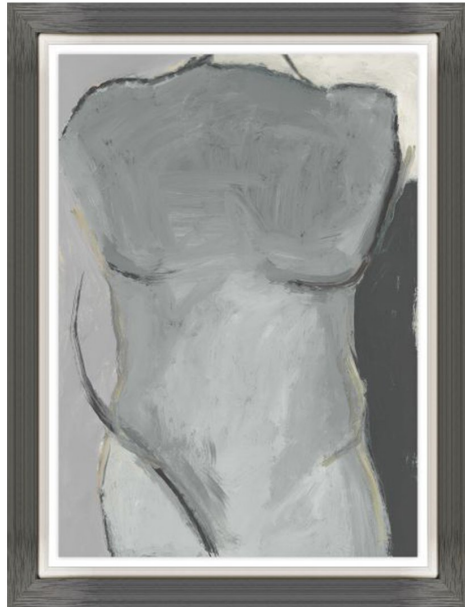

GRATIFICATION XIX

BOYD

Exclusively created in Southern California by a second generation family business established over 45 years ago, Boyd Art's Canvas Art Series is a vibrant collection of hand finished and framed giclee prints. All works of art are high quality reproductions of original paintings created in-house by authentic artists sharing their individual styles and techniques, capturing a refined creative movement.

DIMENSIONS

590 W x 760 H mm

MATERIAL & FINISHES

Original painting by Artist Leo Mark, printed on quality Giclee paper, Float mounted and Glass Framed in a Silver/Basics Natural Timber Black Float.

www.boydblue.com