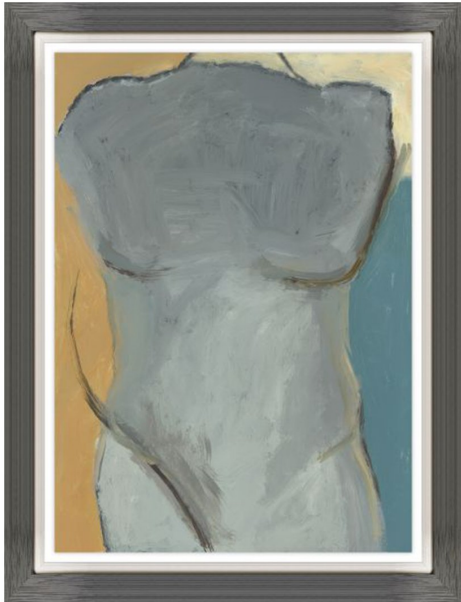

GRATIFICATION X

BOYD

Exclusively created in Southern California by a second generation family business established over 45 years ago, Boyd Art's Canvas Art Series is a vibrant collection of hand finished and framed giclee prints. All works of art are high quality reproductions of original paintings created in-house by authentic artists sharing their individual styles and techniques, capturing a refined creative movement.

DIMENSIONS

586 W x 760 H mm

MATERIAL & FINISHES

Original painting by Artist Leo Mark, printed on quality Giclee paper, Float mounted and Glass Framed in a Silver/Basics Natural Timber Black Float.

www.boydblue.com