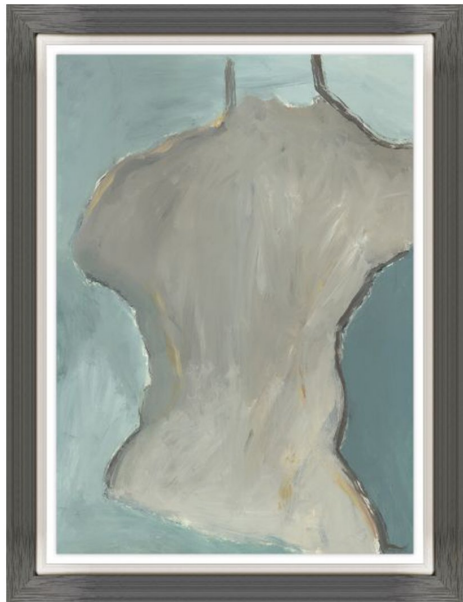

GRATIFICATION IX

BOYD

Exclusively created in Southern California by a second generation family business established over 45 years ago, Boyd Art's™ Canvas Art Series is a vibrant collection of hand finished and framed giclee prints. All works of art are high quality reproductions of original paintings created in-house by authentic artists sharing their individual styles and techniques, capturing a refined creative movement.

DIMENSIONS

584 W x 760 H mm

MATERIAL & FINISHES

Original painting by Artist Leo Mark, printed on quality Giclee paper, Float mounted and Glass Framed in a Silver/Basics Natural Timber Black Float.

www.boydblue.com