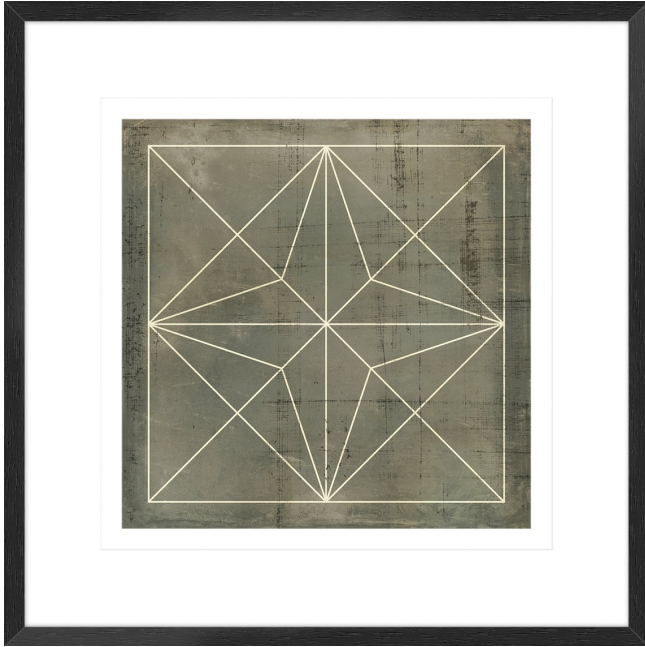

GEOMETRIC BLUEPRINT I

BOYD

This exclusive range of 160+ hand-picked prints are available for same day pick-up from any one of our showrooms.

Each piece is a genuine Giclee print beautifully framed by hand in Australia by a family owned business. Various themes are evident throughout the range including abstract, coastal, botanical, nautical and tropicana.

These rich colours, striking patterns and eye catching designs will add an element of drama to your interior project.

DIMENSIONS

640 W x 640 H mm

www.boydblue.com

BOYD
blue

BOYD BLUE PTY LTD
ABN 71 096 140 162