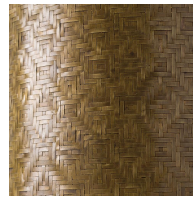

FABLE SCONCE

ARTERIORS

An intricate brass-woven design shines on this two-light wall sconce. The vintage brass finish has been hand-etched on the piece to emulate natural textures. Solid bands at the top and bottom maintain balance.