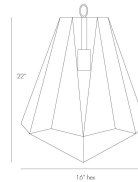

EDMOND PENDANT

ARTERIORS

Hexagonal shaped glass pendant with antique brass finished iron "came" strips between each triangular glass shape. Consider an antique style bulb to create a subtle glow while featuring various filament designs.

DIMENSIONS	406.4 W x 406.4 D X 558.8 H mm

MATERIAL & FINISHES	1 Light/Vintage Brass/Clear Glass

www.boydblue.com

BOYD
blue

BOYD BLUE PTY LTD
ABN 71 096 140 162

Head Office & Warehouse:

15 Blanck Street Ormeau QLD 4208

Mail: PO Box 647, Ormeau QLD 4208

Operations/Accounts: 07 5549 0722

Warehouse: 07 5549 0688

PLEASE CONTACT YOUR LOCAL SHOWROOM:

QLD (BNE) 07 3254 0899 sales@boydblue.com

(GC) 0877 07 5527 salesGC@boydblue.com

NSW 02 8338 8113 salesNSW@boydblue.com

VIC 03 9509 3332 salesVIC@boydblue.com