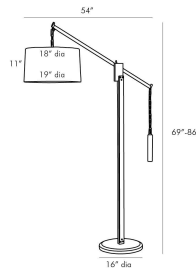

COUNTERWEIGHT FLOOR LAMP

ARTERIORS

Counterweight Floor Lamp - 1371.6 W x 482.6 D x 0 H mm

DIMENSIONS

1371.6 W x 482.6 D x 0 H mm

MATERIAL & FINISHES

Aged Bronze/Walnut

www.boydblue.com