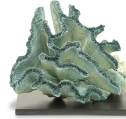

CORAL BLUE BROACH

PALECEK

For nearly fifty years, Palecek designs have been inspired by the intrinsic beauty of natural materials. Strong partnerships with artisans around the world, have produced a signature style that marries centuries-old traditions with distinctly modern finishes. Stonecast broach coral hand-tinted to resemble natural coral color on a black wood base.