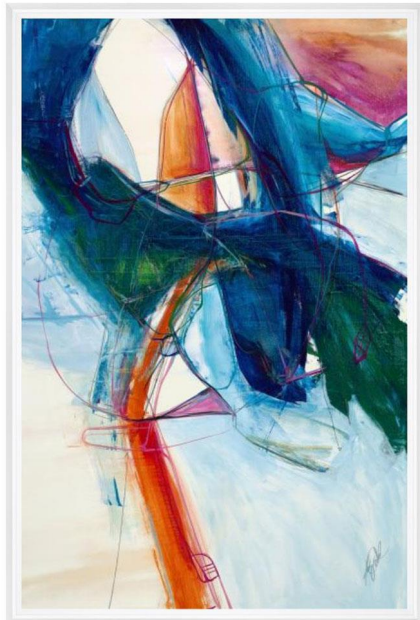

CONSCIOUS DECISIONS

BOYD

Exclusively created in Southern California by a second generation family business established over 45 years ago, Boyd Art's™ Canvas Art Series is a vibrant collection of hand finished and framed giclee prints. All works of art are high quality reproductions of original paintings created in-house by authentic artists sharing their individual styles and techniques, capturing a refined creative movement.

DIMENSIONS

1010 x 1490 mm

MATERIAL & FINISHES

Original painting printed on quality Giclee canvas with Image Brush Gel finish. Framed in a timber White Thick Gallery float and supplied with dual hangers.

www.boydblue.com