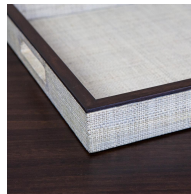

CLIFTON TRAY

BOYD

Pumice Rafia Lamination w/ Dark Walnut
Mahogany Trim, Felt Underside

DIMENSIONS

600 W x 300 D x 40 H mm

FEATURES

Gold

www.boydblue.com