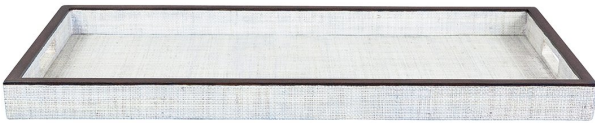

CLIFTON TRAY

BOYD

Pumice Rafia Lamination w/ Dark Walnut
Mahogany Trim, Felt Underside

DIMENSIONS

600 W x 300 D x 40 H mm

FEATURES

Gold

www.boydblue.com