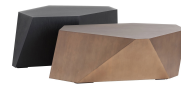

CHAKA ACCENT TABLE SET OF 2

ARTERIORS

We played with finish and scale to give these geometric wooden tables an element of intrigue. Featuring one ebony stained table and one gold painted table. Use them as a set for a fabulous oversized coffee table or split the set on either side of a sofa for a more eclectic look.