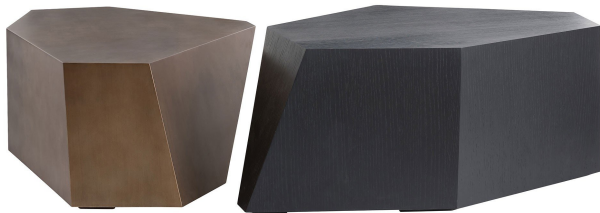

CHAKA ACCENT TABLE SET OF 2

ARTERIORS

We played with finish and scale to give these geometric wooden tables an element of intrigue. Featuring one ebony stained table and one gold painted table. Use them as a set for a fabulous oversized coffee table or split the set on either side of a sofa for a more eclectic look.