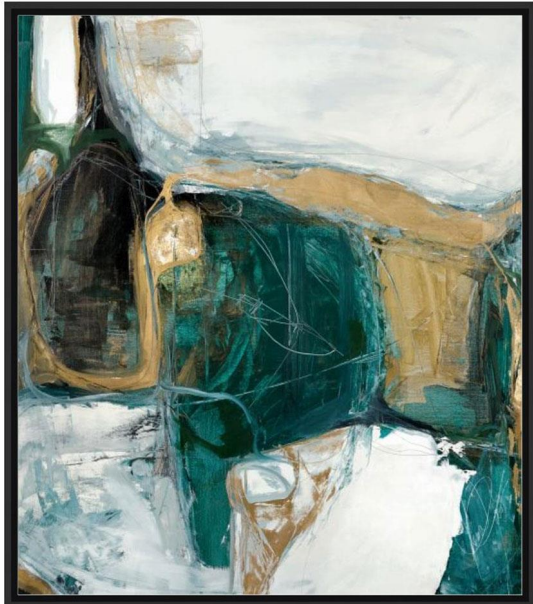

# BLOQUER GREEN, BLUE, GOLD II

BOYD

Exclusively created in Southern California by a second generation family business established over 45 years ago, Boyd Art's Canvas Art Series is a vibrant collection of hand finished and framed giclee prints. All works of art are high quality reproductions of original paintings created in-house by authentic artists sharing their individual styles and techniques, capturing a refined creative movement.

## DIMENSIONS

1470 x 1670 mm

## MATERIAL & FINISHES

Original painting printed on quality Giclee canvas with Hand Embellishment finish. Framed in a timber Black Thick Gallery float and supplied with dual hangers.

[www.boydblue.com](http://www.boydblue.com)