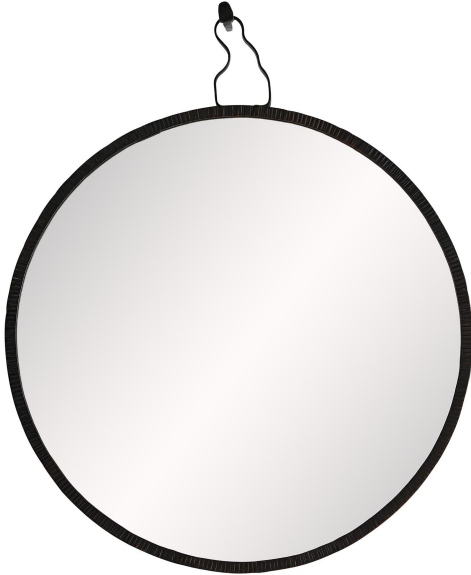

AUTERO SMALL ROUND MIRROR

ARTERIOIRS

A unique design that fools the eye this piece is inspired by our popular more rectangular Autero Mirror (DD2004). The spike holding the mirror appears to have been hammered into the wall when in fact the piece is actually suspended from a cleat on the mirror's back so it is purely decorative. The iron frame has intensely etched texturing and is finished in burnt wax surrounding a flat mirror. Also available in a larger version (DD2614).