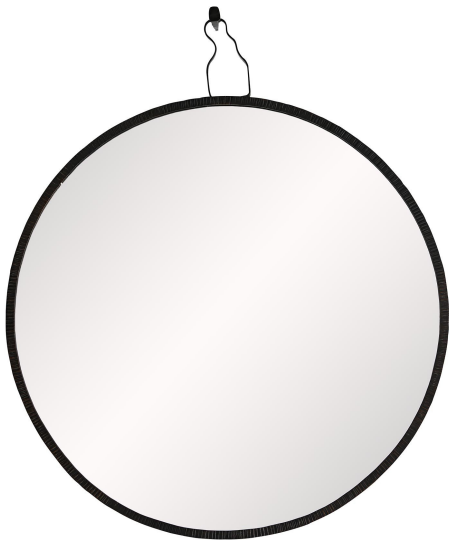

AUTERO LARGE ROUND MIRROR

ARTERIORS

A cousin to the rectangular Autero Mirror (DD2004) this round mirror is held by a spike that appears to have been hammered into the wall. However the piece is actually suspended from a cleat on the mirror's back so it is purely decorative. The iron frame has intensely etched texturing and is finished in burnt wax surrounding a flat mirror. Barry suggests using two over the double vanity in the master bathroom. Also available in a smaller version (DD2615).